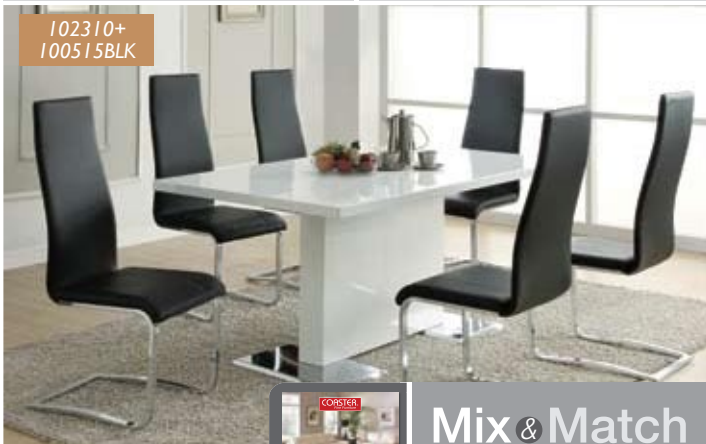

Features/Finish

FORMED SEAT AND BACKS

WHITE TABLE

Finish/Room Size/Style

ROOM SIZE: MODERATE

CONTEMPORARY

102310+
100515BLK

102310+
100515WHT